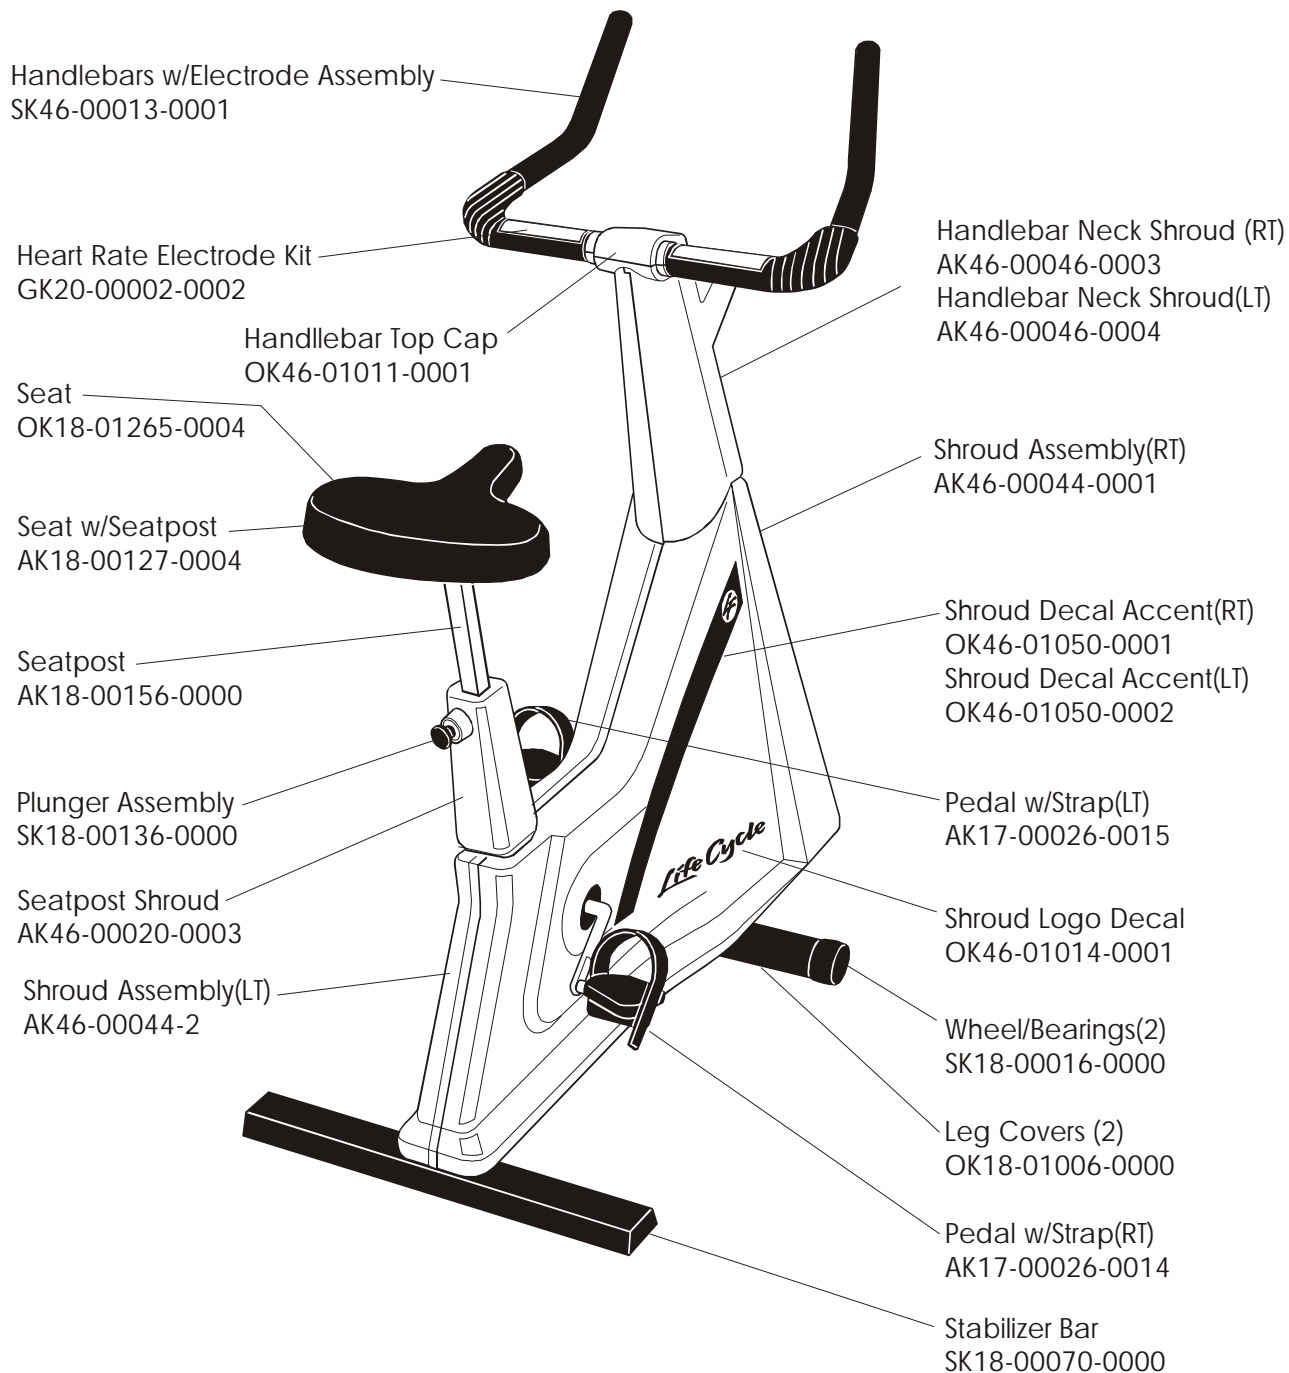

**LC-9500HR
EXERCISE BIKE**

LC95MP-0100-10

Temporary Console
GK64-00002-0014
Bally Temporary Console
GK64-00002-0017

**LC-9500HR
EXERCISE BIKE**

LC95MP-0100-10