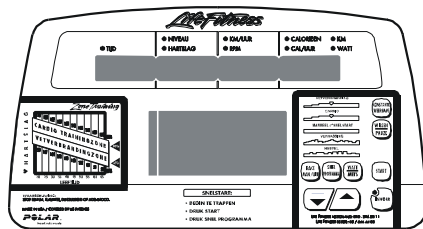

**LC-9500HR
EXERCISE BIKE**

LC95MP-0100-10

Temporary Console
GK64-00002-0014
Bally Temporary Console
GK64-00002-0017

**LC-9500HR
EXERCISE BIKE**

LC95MP-0100-10